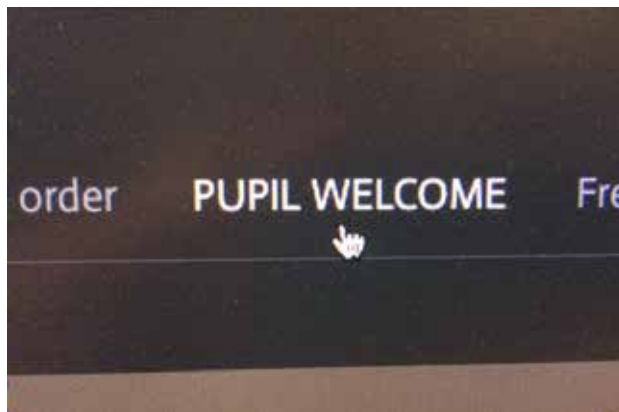

How to log in to the Early Start Pupil Pages

01 Go to www.earlystartonline.com

02 Click on PUPIL WELCOME on top menu

03 Choose one of these options

04 Enter the email address and password given to you by your teacher. Click Log in.

05 Choose the section you would like to see. You can click on the picture or writing.

You are now ready to start!