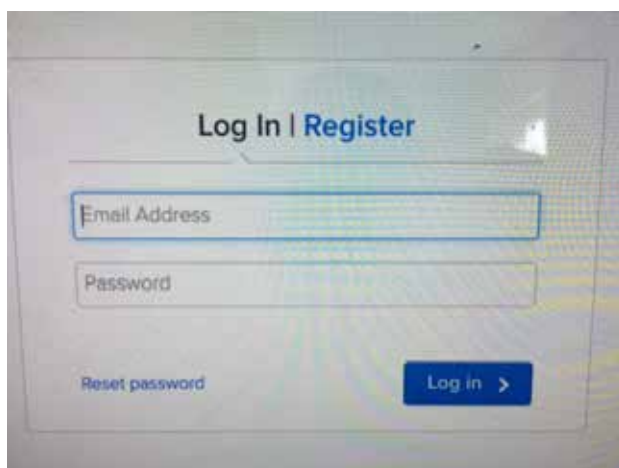

How to log in to the Early Start Pupil Pages

01 Go to www.earlystartonline.com

02 Click on PUPIL WELCOME on top menu

03 Choose one of these options

04 Enter the email address and password given to you by your teacher. Click Log in.

05 Choose the section you would like to see. You can click on the picture or writing.

You are now ready to start!